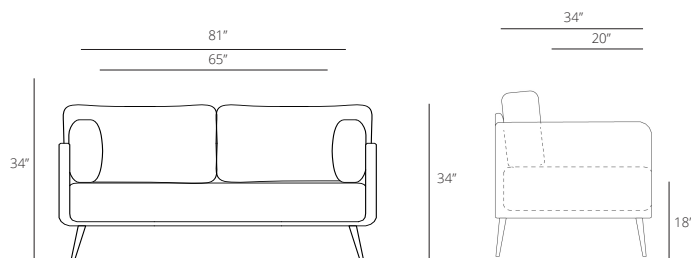

Certifications

CAL 117 - 2013 | TSCA Title VI Compliant | California 93120 Compliant for Formaldehyde Phase II
Coal: Martindale >100k | Fog: Martindale: >100k | Marina: Martindale >100k